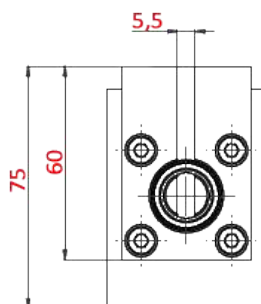

100504

[mm]

Šifra / Code	100504
Navoj "P", "N", "T", "Rim" / Thread "P", "N", "T", "Rim"	M18x1.5
Max tlak zavore "Rim" / Max press. trailer brake "Rim" [bar]	130 - 150
Max tlak "P" in "N" / Max pressure "P", "N" [bar]	280 T=0.5
Pretok / Flow [l/min]	10-80
Delovna temperatura / Working temperature [°C]	-20 / 90
Temperatura olja / Oil working temperature [°C]	-20 / 80