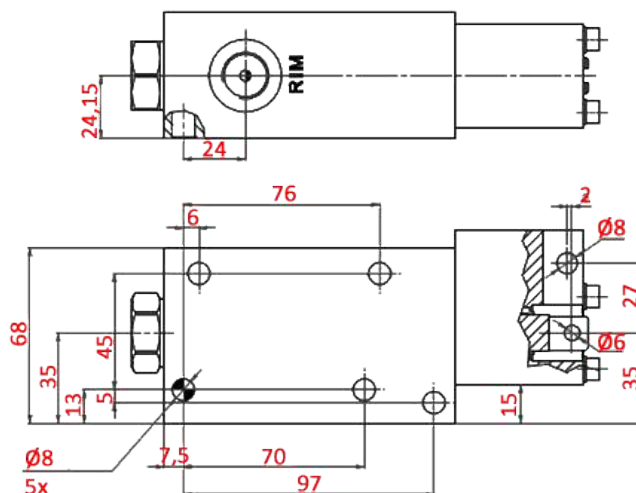

100504

[mm]

Šifra / Code	100504
Navoj "P", "N", "T", "Rim" / Thread "P", "N", "T", "Rim"	M18x1.5
Max tlak zavore "Rim" / Max press. trailer brake "Rim" [bar]	130 - 150
Max tlak "P" in "N" / Max pressure "P", "N" [bar]	280 T=0.5
Pretok / Flow [l/min]	10-80
Delovna temperatura / Working temperature [°C]	-20 / 90
Temperatura olja / Oil working temperature [°C]	-20 / 80