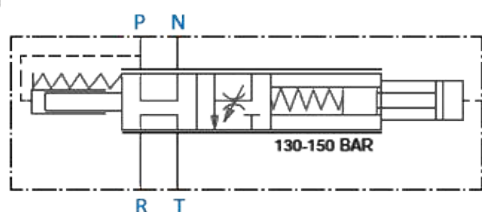

100504

[mm]

Šifra / Code	100504
Navoj "P", "N", "T", "Rim" / Thread "P", "N", "T", "Rim"	M18x1.5
Max tlak zavore "Rim" / Max press. trailer brake "Rim" [bar]	130 - 150
Max tlak "P" in "N" / Max pressure "P", "N" [bar]	280 T=0.5
Pretok / Flow [l/min]	10-80
Delovna temperatura / Working temperature [°C]	-20 / 90
Temperatura olja / Oil working temperature [°C]	-20 / 80