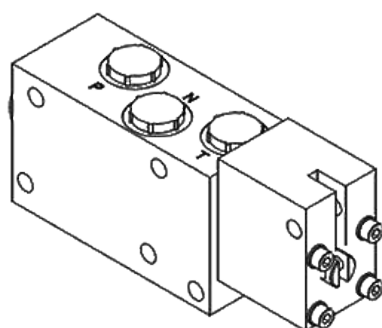

100504

[mm]

Šifra / Code	100504
Navoj "P", "N", "T", "Rim" / Thread "P", "N", "T", "Rim"	M18x1.5
Max tlak zavore "Rim" / Max press. trailer brake "Rim" [bar]	130 - 150
Max tlak "P" in "N" / Max pressure "P", "N" [bar]	280 T=0.5
Pretok / Flow [l/min]	10-80
Delovna temperatura / Working temperature [°C]	-20 / 90
Temperatura olja / Oil working temperature [°C]	-20 / 80