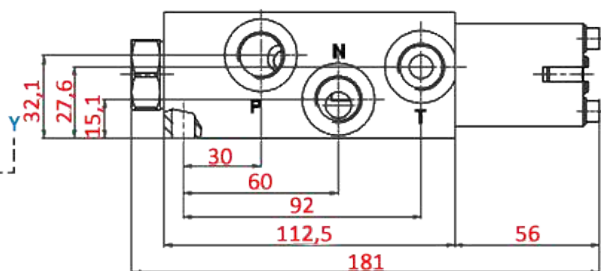

100504

[mm]

Šifra / Code	100504
Navoj "P", "N", "T", "Rim" / Thread "P", "N", "T", "Rim"	M18x1.5
Max tlak zavore "Rim" / Max press. trailer brake "Rim" [bar]	130 - 150
Max tlak "P" in "N" / Max pressure "P", "N" [bar]	280 T=0.5
Pretok / Flow [l/min]	10-80
Delovna temperatura / Working temperature [°C]	-20 / 90
Temperatura olja / Oil working temperature [°C]	-20 / 80